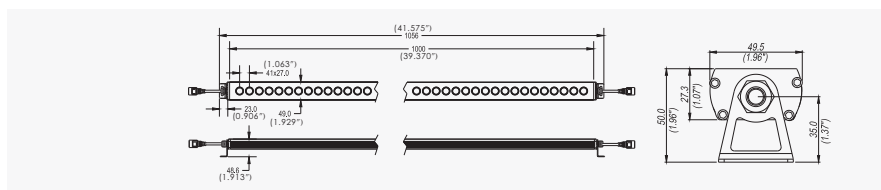

## Features

Standard length=1000mm(40") and 500mm(20")  
 Material & finish=powder painted anodized aluminum Rated power=45W and 22W  
 Projection distance 0-30m  
 Working temperature range -40°C~+40°C  
 Average working temperature=+42°C  
 Life Time 50,000 hours

## Specifications

Model Number	Color	LED Type	lumen (lm)	Beam Angle (degrees)	CCT/Wave	Voltage	Max.Current (A)	Power (W)	IP	Weight (KG)	Projecting Distance (meters)
SC-HWW18-W	White	1W Edison LED	1380	8/12/30/45/60	5500-7000K	24V DC	0.9	22	65	1	15-30
SC-HWW18-WW	warm white		1260	8/12/30/45/60	2700-3200K	24V DC	0.9	22	65	1	15-30
SC-HWW18-NW	Natural white		1300	8/12/30/45/60	4000-4500K	24V DC	0.9	22	65	1	15-30
SC-HWW18-R	Red		900	8/12/30/45/60	620-630nm	24V DC	0.625	15	65	1	15-30
SC-HWW18-G	Green		1170	8/12/30/45/60	520-535nm	24V DC	0.9	22	65	1	15-30
SC-HWW18-B	Blue		360	8/12/30/45/60	465-475nm	24V DC	0.9	22	65	1	15-30
SC-HWW18-Y	Yellow		900	8/12/30/45/60	585-595nm	24V DC	0.625	15	65	1	15-30
SC-HWW18-RGB	RGB		840	8/12/30/45/60	/	24V DC	0.9	22	65	1	15-30
SC-HWW36-W	White		2400	8/12/30/45/60	5500-7000K	24V DC	1.87	45	65	2.2	15-30
SC-HWW36-WW	WarmWhite		2100	8/12/30/45/60	2700-3200K	24V DC	1.87	45	65	2.2	15-30
SC-HWW36-NW	Natural white		2200	8/12/30/45/60	4000-4500K	24V DC	1.87	45	65	2.2	15-30
SC-HWW36-R	Red		1800	8/12/30/45/60	620-630nm	24V DC	1.25	30	65	2.2	15-30
SC-HWW36-G	Green		2340	8/12/30/45/60	520-535nm	24V DC	1.87	45	65	2.2	15-30
SC-HWW36-B	Blue		720	8/12/30/45/60	465-475nm	24V DC	1.87	45	65	2.2	15-30
SC-HWW36-Y	Yellow		1800	8/12/30/45/60	585-595nm	24V DC	1.25	30	65	2.2	15-30
SC-HWW36-RGB	RGB		2140	8/12/30/45/60	/	24V DC	1.87	45	65	2.2	15-30